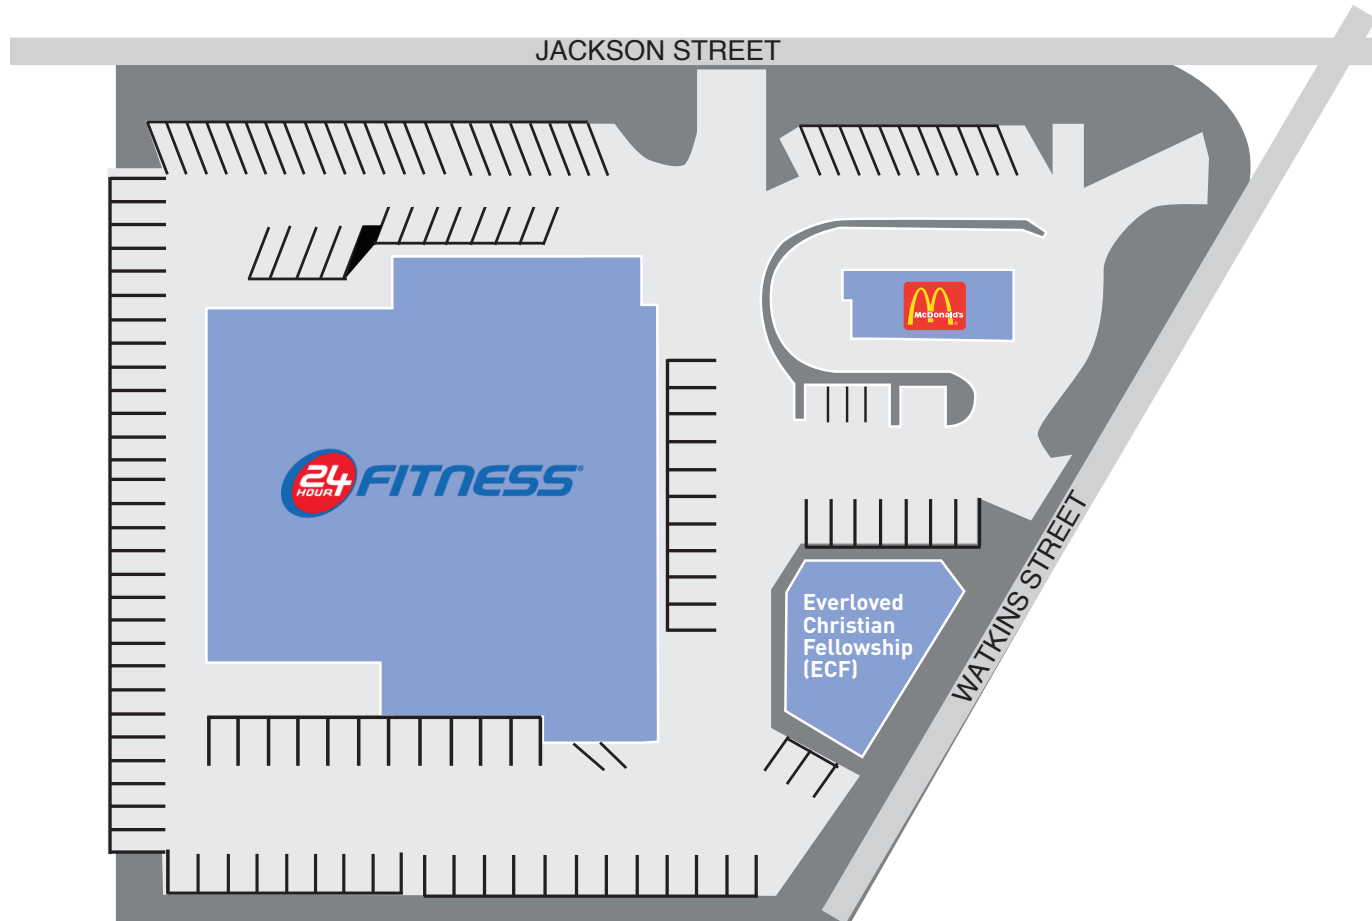

THE MARKETPLACE
— AT —

JACKSON

771 Jackson Street, Hayward, CA 94544

STORE DIRECTORY

- 24 Hour Fitness
- Everloved Christian Fellowship (ECF)
- McDonald's (with drive-through)

■ Open